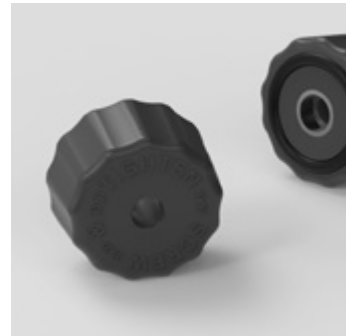

## Technical features

<b>Fruit per minute</b>	10
<b>Weight</b>	52,5 kg
<b>Peel collection</b>	22 l (2 x 11 l)
<b>Fruit diameter</b>	55-75 mm /70-90 mm . Opt: 45-60 mm
<b>Measurements</b>	811 (a) x 548 (l) x 431 (p) mm
<b>Protection</b>	Blockage sensors
<b>Basket capacity</b>	9 kg
<b>Feeder</b>	1,5 kg
<b>Programmer</b>	Yes
<b>Filter</b>	Automatic

Smoky grey front cover

Automatic filter

Injected plastic nuts