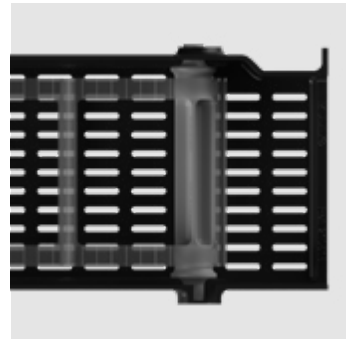

Automatic filter